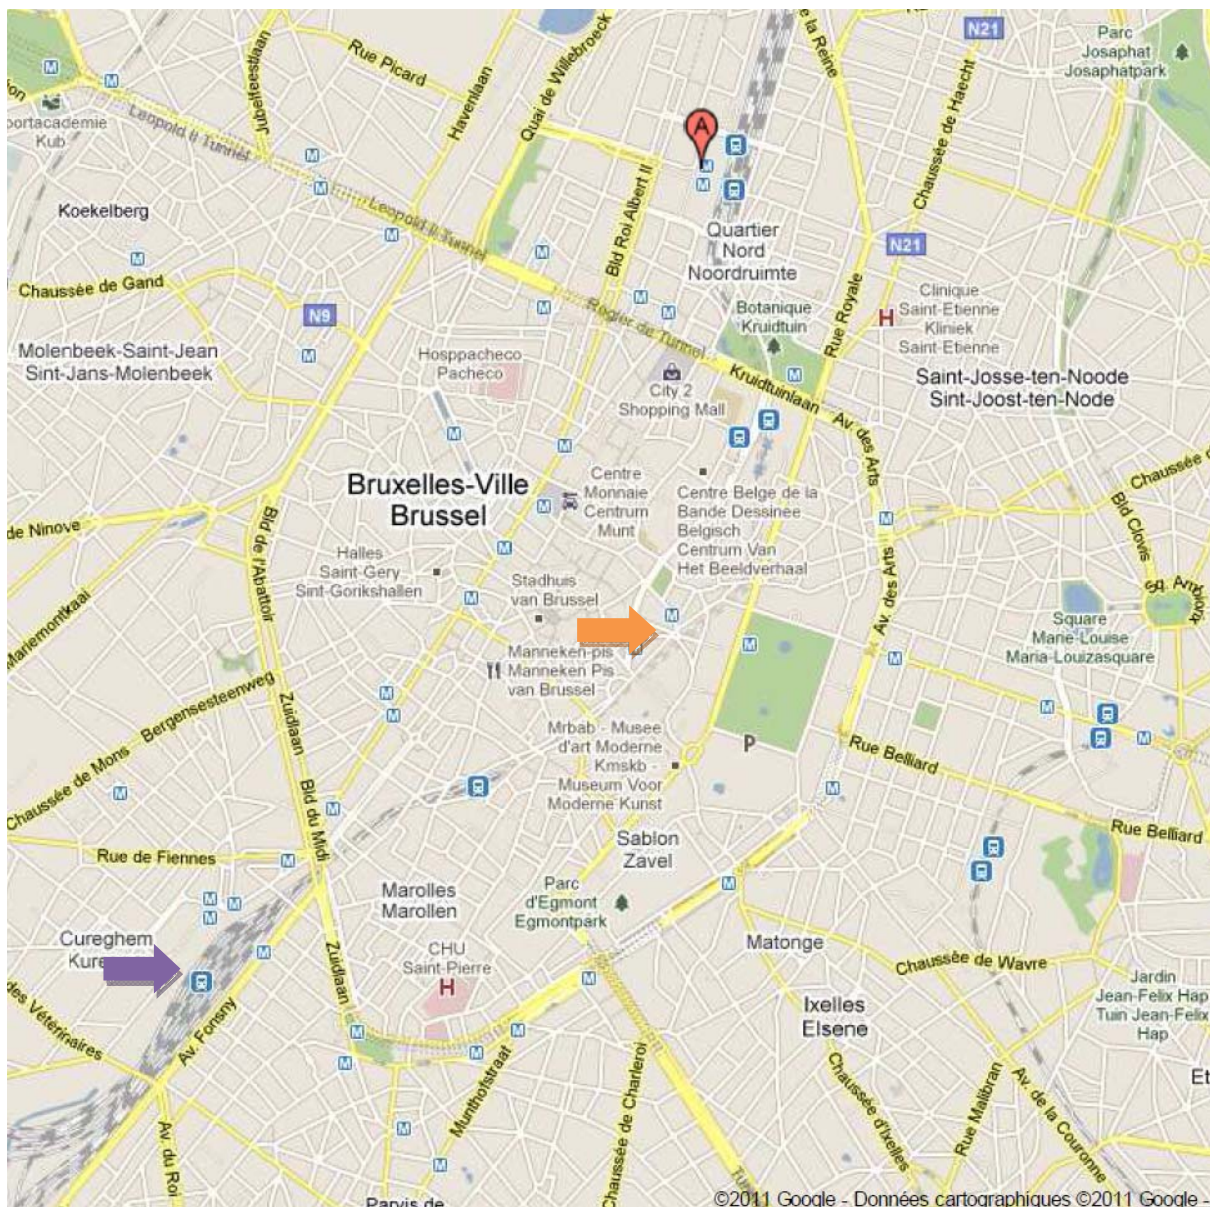

SustainCity Consortium Meeting, February 10th & 11th, Brussels

The meeting is in the “Centre de Communication Nord”, in the Brussels-Mobility Ministry located rue du Progrès 80 in Brussels.

Access

The meeting is in the “Centre de Communication Nord” where the train station “Brussels-North” is also located:

In this station, take the escalator next to the fast food restaurant “Quick” and enter in the Brussels-Mobility Ministry. The rooms are in front of the escalator, in the bottom (straight ahead).

On the 10th of February, we have the room “**Atomium**” (35 seats) from 13:00 to 18:00. (So we should start at 13:30)

On the 10th of February, we have the room “**Horta**” (25 seats) from 8:00 to 17:00.

On the map :

 Brussels-South train station (« Bruxelles-Midi » or « Brussel-Zuid »)

 Brussels-Central train station (« Bruxelles-Centre » or « Brussel-Centraal »)